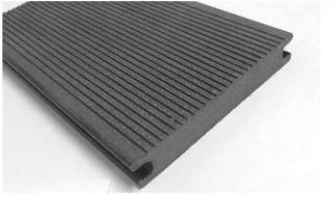

TECHNICAL DATASHEET

www.iht-group.com

CDECK Boards

HTS Code: 44189900

Hollow Board 2300x140x24

Weight mL - 2,42kg (± 0,2)
Length Tolerance -5/+15mm

Reference	Color	Dimensions (LxWxH) mm	Weight (kg/Board)
DEU01230BF	BF-Beech Beige	2300 x 140 x 24	5,58 Kg
DEU01230BR	BR-Rose Beige	2300 x 140 x 24	5,58 Kg
DEU01230CI	CI-Grey	2300 x 140 x 24	5,58 Kg
DEU01230RW	RW-RedWood	2300 x 140 x 24	5,58 Kg
DEU01230CH	CH-Chocolate	2300 x 140 x 24	5,58 Kg
DEU01230NE	NE-Dark Black	2300 x 140 x 24	5,58 Kg

Features Pallet:	Length:	2,32 m	No. of profiles:	175
	Width:	0,72 m	Volume:	1,57 m ³
	Height:	0,94 m	Weight:	983,9 Kg

HTS Code: 44189900

Solid Board 2300x140x24

Weight mL - 4,16kg (± 0,2)
Length Tolerance -5/+15mm

Reference	Color	Dimensions (LxWxH) mm	Weight (kg/Board)
DEU03230BF	BF-Beech Beige	2300 x 140 x 24	9,58 Kg
DEU03230BR	BR-Rose Beige	2300 x 140 x 24	9,58 Kg
DEU03230CI	CI-Grey	2300 x 140 x 24	9,58 Kg
DEU03230RW	RW-RedWood	2300 x 140 x 24	9,58 Kg
DEU03230CH	CH-Chocolate	2300 x 140 x 24	9,58 Kg
DEU03230NE	NE-Dark Black	2300 x 140 x 24	9,58 Kg