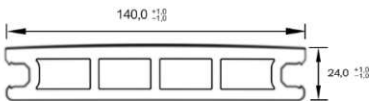

Reference	Color	Dimensions (LxWxH) mm	Weight (kg/Board)
DEU03230BF	BF-Beech Beige	2300 x 140 x 24	9,58 Kg
DEU03230BR	BR-Rose Beige	2300 x 140 x 24	9,58 Kg
DEU03230CI	CI-Grey	2300 x 140 x 24	9,58 Kg
DEU03230RW	RW-RedWood	2300 x 140 x 24	9,58 Kg
DEU03230CH	CH-Chocolate	2300 x 140 x 24	9,58 Kg
DEU03230NE	NE-Dark Black	2300 x 140 x 24	9,58 Kg

Features Pallet:	Length:	2,32 m	No. of profiles:	100
	Width:	0,72 m	Volume:	0,97 m ³
	Height:	0,58 m	Weight:	965,9 Kg

HTS Code: 44189900

Hollow Board Wuude 2300x140x24

Weight mL - 2,52kg (± 0,2)
Length Tolerance -5/+15mm

Reference	Color	Dimensions (LxWxH) mm	Weight (kg/Board)
DEU08230NO	NO-Nordic Oak	2300 x 140 x 24	5,80 Kg
DEU08230NB	NB-Natural Beech	2300 x 140 x 24	5,80 Kg
DEU08230SO	SO-Soft Oak	2300 x 140 x 24	5,80 Kg
DEU08230AW	AW-American Walnut	2300 x 140 x 24	5,80 Kg
DEU08230DW	DW-Dark Walnut	2300 x 140 x 24	5,80 Kg

Features Pallet:	Length:	2,32 m	No. of profiles:	175
	Width:	0,72 m	Volume:	1,57 m ³
	Height:	0,94 m	Weight:	1023,2 Kg

Quick-Fix Fixing Profiles

HTS Code: 39162000 Quick-Fix Joist 2300x45x27

Reference	Color	Dimensions (LxWxH) mm	Weight (kg/joist)
DEU11230PR	Black	2300 x 45 x 27	1,64 Kg