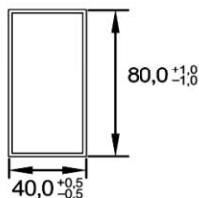

Reference	Color	Dimensions (LxWxH) mm	Weight (kg/Board)
DEU03230BF	BF-Beech Beige	2300 x 140 x 24	9,58 Kg
DEU03230BR	BR-Rose Beige	2300 x 140 x 24	9,58 Kg
DEU03230CI	CI-Grey	2300 x 140 x 24	9,58 Kg
DEU03230RW	RW-RedWood	2300 x 140 x 24	9,58 Kg
DEU03230CH	CH-Chocolate	2300 x 140 x 24	9,58 Kg
DEU03230NE	NE-Dark Black	2300 x 140 x 24	9,58 Kg

Features Pallet:	Length:	2,32 m	No. of profiles:	175
	Width:	0,72 m	Volume:	1,57 m ³
	Height:	0,94 m	Weight:	1023,2 Kg

Quick-Fix Fixing Profiles

HTS Code: 39162000 Quick-Fix Joist 2300x45x27

Reference	Color	Dimensions (LxWxH) mm	Weight (kg/joist)
DEU11230PR	Black	2300 x 45 x 27	1,64 Kg

Weight mL - 0,68kg (± 0,2)
Length Tolerance -5/+15mm

Features Pallet:	Length:	2,32 m	No. of profiles:	360
	Width:	0,72 m	Volume:	1,34 m ³
	Height:	0,80 m	Weight:	599,4 Kg

HTS Code: 76042100 Quick-Fix Joist ALU

Reference	Color	Dimensions (LxWxH) mm	Weight (kg/joist)
DEU13230AL	Grey	2300 x 45 x 27	1,77 Kg

Weight mL - 0,72kg (± 0,2)
Length Tolerance -5/+15mm

HTS Code: 76042100 Tube Alu 80x40x1.8

Reference	Color	Dimensions (LxWxH) mm	Weight (kg/profile)
DEU17230AL	Grey	2300 x 80 x 40	2,73 Kg