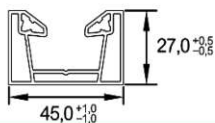

Reference	Color	Dimensions (LxWxH) mm	Weight (kg/joist)
DEU13230AL	Grey	2300 x 45 x 27	1,77 Kg