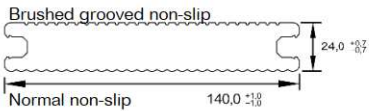

TECHNICAL DATASHEET

www.iht-group.com

CDECK Boards

HTS Code: 44189900

Hollow Board 2300x140x24

Weight mL - 2,42kg (± 0,2)
Length Tolerance -5/+15mm

Reference	Color	Dimensions (LxWxH) mm	Weight (kg/Board)
DEU01230BF	BF-Beech Beige	2300 x 140 x 24	5,58 Kg
DEU01230BR	BR-Rose Beige	2300 x 140 x 24	5,58 Kg
DEU01230CI	CI-Grey	2300 x 140 x 24	5,58 Kg
DEU01230RW	RW-RedWood	2300 x 140 x 24	5,58 Kg
DEU01230CH	CH-Chocolate	2300 x 140 x 24	5,58 Kg
DEU01230NE	NE-Dark Black	2300 x 140 x 24	5,58 Kg

Features Pallet:	Length:	2,32 m	No. of profiles:	175
	Width:	0,72 m	Volume:	1,57 m ³
	Height:	0,94 m	Weight:	983,9 Kg

HTS Code: 44189900

Solid Board 2300x140x24

Weight mL - 4,16kg (± 0,2)
Length Tolerance -5/+15mm

Reference	Color	Dimensions (LxWxH) mm	Weight (kg/Board)
DEU03230BF	BF-Beech Beige	2300 x 140 x 24	9,58 Kg
DEU03230BR	BR-Rose Beige	2300 x 140 x 24	9,58 Kg
DEU03230CI	CI-Grey	2300 x 140 x 24	9,58 Kg
DEU03230RW	RW-RedWood	2300 x 140 x 24	9,58 Kg
DEU03230CH	CH-Chocolate	2300 x 140 x 24	9,58 Kg
DEU03230NE	NE-Dark Black	2300 x 140 x 24	9,58 Kg